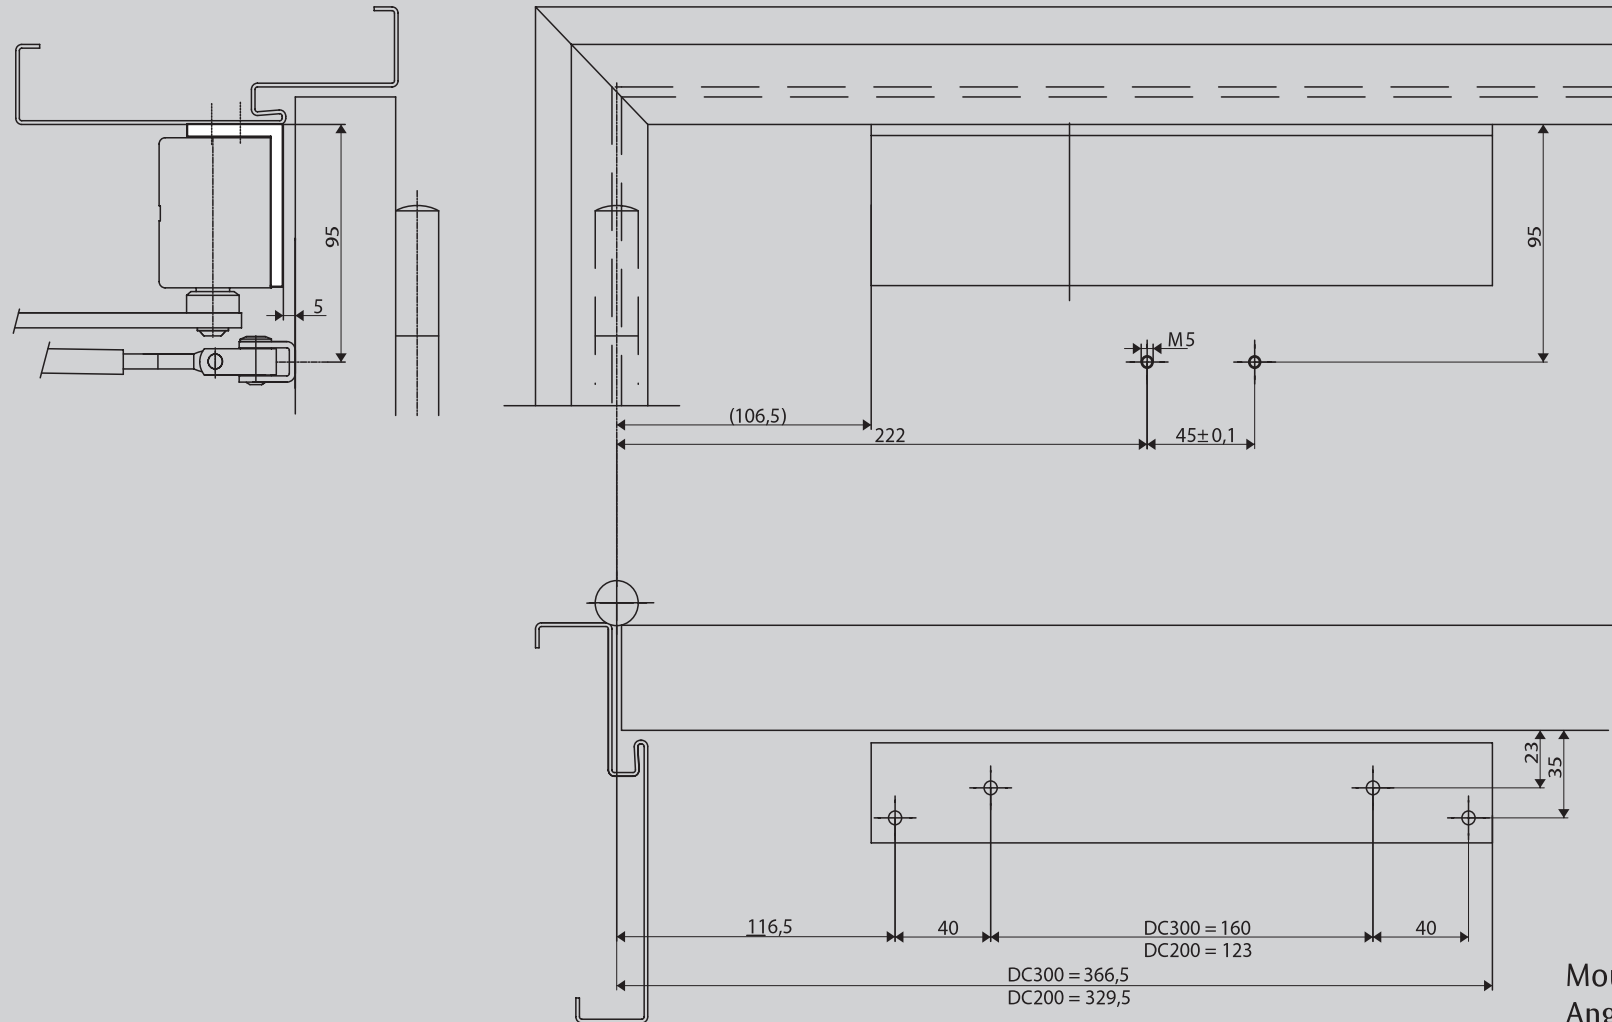

D1001500

Mounting
Angle Bracket
A 122 (DC200)
A 123 (DC300)