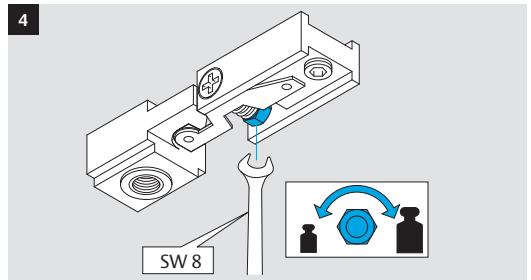

Hold Open Device for DC130 DCA163

ASSA ABLOY

Installation Instructions

D1004900

DIN R

ASSA ABLOY

ASSA ABLOY
Sicherheitstechnik GmbH
Werk Albstadt
Bildstockstraße 20
72458 Albstadt
GERMANY
Tel.: +49 (0) 74 31-12 3-0
Fax: +49 (0) 74 31-12 3-24 0
info@assaabloy.de
www.assaabloy.de