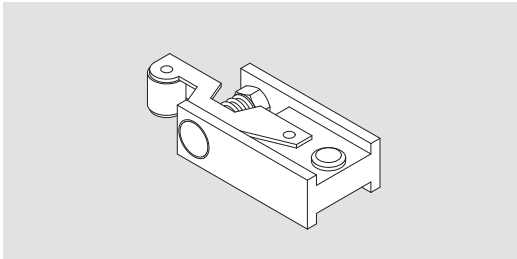

Hold Open Device for DC130 DCA163

ASSA ABLOY

Installation Instructions

D1004900