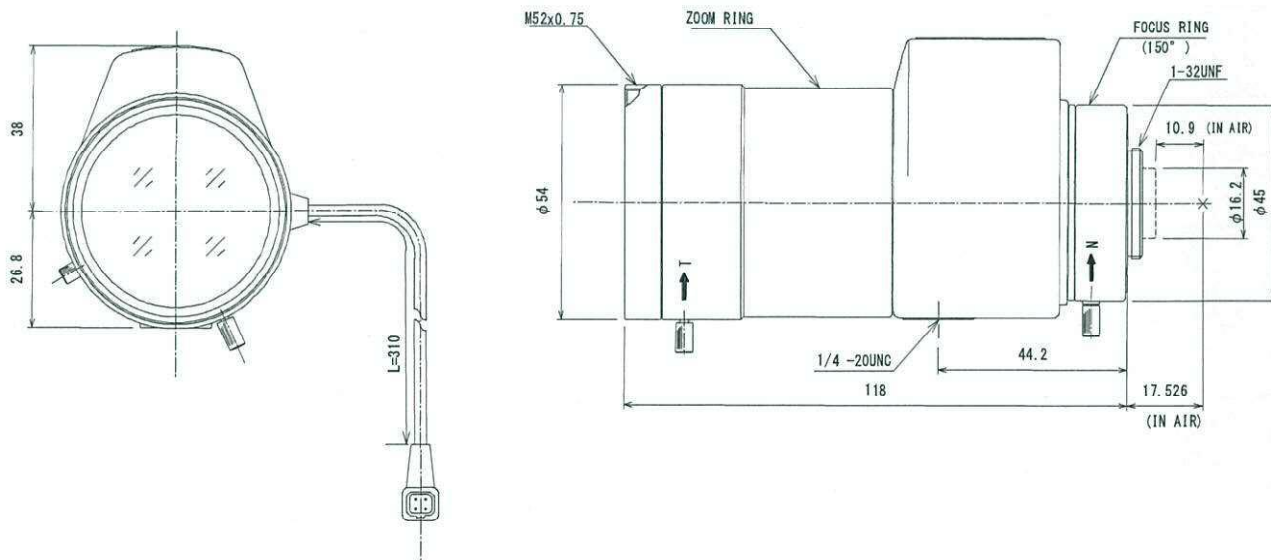

# EG5Z2518FC-MP

5X 25mm-135mm F1.8

for 1/1.8 type Megapixel Cameras, Vari-focal Auto Iris DC Drive  
C-Mount

Model No.		EG5Z2518FC-MP		Effective	Front	φ 44.5mm	
Focal Length		25mm - 135mm		Lens Aperture	Rear	φ 12.2mm	
Max. Aperture Ratio		1:1.8		Back Focal Length	Tele	12.0mm	
Max. Image Format		5.3mm x 7.1mm (φ 8.9mm)			Wide	16.4mm	
Operation Range	Iris	F1.8 - F360C		Flange Back Length		17.526mm	
	Focus	1.5m - Inf.		Mount		C-Mount	
	Zoom	25mm - 135mm		Tripod Screw		1/4 -20UNC	
Control	Iris	DC Auto Iris		Filter Size		M52 x 0.75	
	Focus	Manual		Dimensions		φ 54 x 65 x 118	
	Zoom	Manual		Weight		402 g	
Angle of View	D	1/1.8 type	20.7° - 3.9°	1/2 type	18.4° - 3.5°	1/3 type	13.6° - 2.6°
	H		16.2° - 3.1°		14.5° - 2.8°		10.8° - 2.1°
	V		12.0° - 2.4°		10.8° - 2.1°		8.1° - 1.6°
Coil	Drive	190 Ω					
	Control	1000 Ω					
Operating Temperature		-10°C - +50°C					

**Dimensions**

**Wiring Diagram**