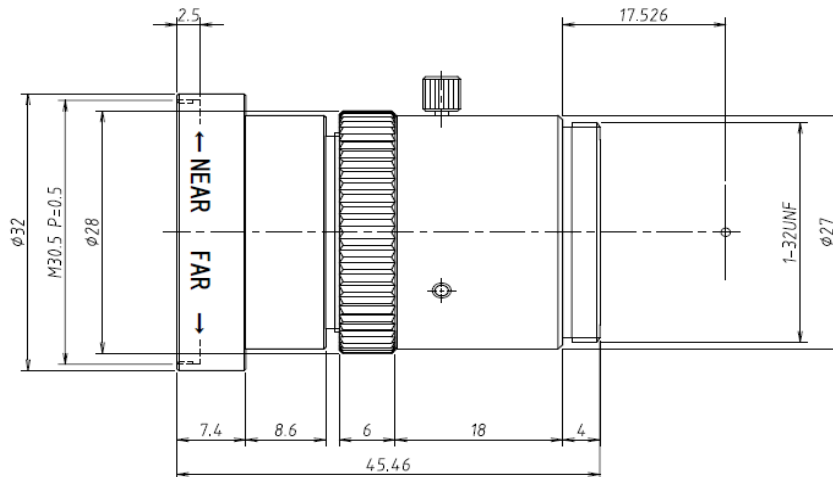

M0824-MPW2-R series

f=8mm F2.4/F4.0/F5.6/F8.0/F11.0
for 2/3 type Cameras, Ruggedized 5 Megapixel
C-Mount

Model No.		M0824-MPW2-R series		Effective	Front	φ 21.0mm	
Focal Length		8mm		Lens Aperture	Rear	φ 12.0mm	
Max. Aperture Ratio		1:2.4		Distortion	2/3 type	-1.87%(y=5.5)	
Max. Image Format		8.8mm x 6.6mm(φ 11mm)			1/1.8 type	-1.55%(y=4.32)	
Operation Range	Iris	F2.4/F4.0/F5.6/F8.0/F11.0			1/2 type	-1.427%(y=4.0)	
	Focus	0.05m - Inf.		Back Focal Length		13.7mm	
Control	Iris	Fix		Flange Back Length		17.526mm	
	Focus	Manual		Mount		C-Mount	
Object Dimension at M.O.D.	2/3 Type	5.4cm x 7.4cm		Filter Size		M30.5 P=0.5mm	
	1/1.8 Type	4.3cm x 5.7cm		Dimensions		φ 32mm x 45.46mm	
	1/2 Type	3.9cm x 5.3cm		Weight		62g	
Angle of View	D	2/3 Type	69.32°	1/1.8 Type	56.9°	1/2 Type	53.23°
	H		57.80°		46.72°		43.74°
	V		44.36°		35.75°		33.23°
Operating Temperature		-10°C - +50°C					

M.O.D. : Minimum Object Distance

Dimensions

Model No.	Aperture(F)
M0824-MPW2-R	F2.4
M0840-MPW2-R	F4.0
M0856-MPW2-R	F5.6
M0880-MPW2-R	F8.0
M0811-MPW2-R	F11.0