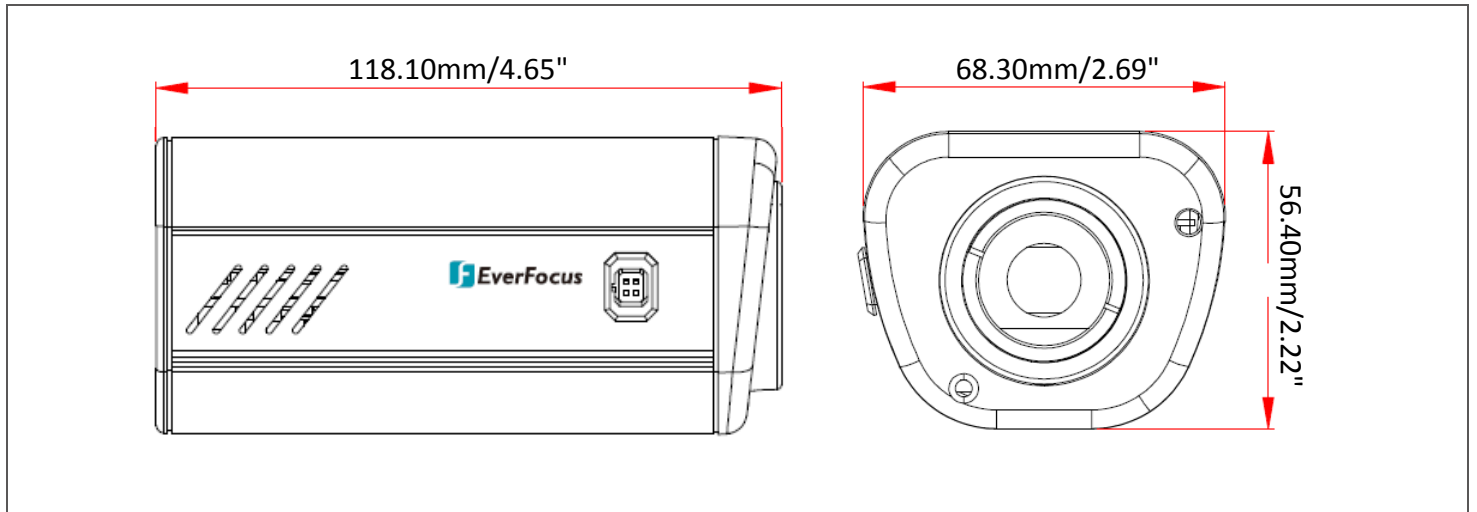

Dimensions

Optional Accessories

Lens	
<p>EFV-M1600DCIR 1/2.5" F=1.67mm, DC IRIS F/1.8, IR CS Mount (5 MegaPixel)</p> 	<p>EFV-M0940DCIR 1/2", MP Lens, F=9-40mm, DC IRIS, CS mount (5 MegaPixel)</p> 
<p>EFV-M1803IR 1/2" 1.8-3mm, Manual IRIS F/1.8, IR CS Mount (5 MegaPixel)</p> 	<p>EFV-M1803DCIR 1/2" 1.8-3mm, DC IRIS F/1.8, IR CS Mount (5 MegaPixel)</p> 
Brackets	
<p>BA-EZN</p> 	<p>Bracket for Box Type Cameras Max. Load: 990g / 2.18lb Dimensions: 137 x 105.5 x 105mm / 5.39" x 4.15" x 4.13"</p>