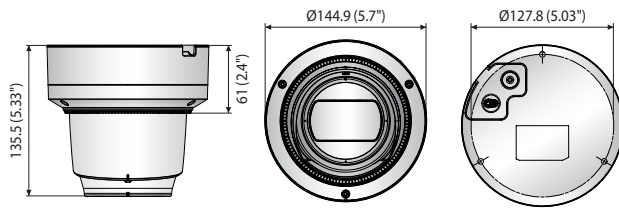

Dimensions

Unit : mm (inch)

Accessories (Optional)

QNE-7080RV / 7080RVW

VIDEO	
Imaging Device	1 / 3" 4M CMOS
Total Pixels	2,720(H) x 1,536(V)
Effective Pixels	2,688(H) x 1,520(V)
Scanning System	Progressive
Min. Illumination	Color : 0.2Lux, B/W : 0Lux (IR LED On)
S/N Ratio	50dB
LENS TYPE	
Focal Length (Zoom Ratio)	3.2 ~ 10mm (3.1x) motorized varifocal
Max. Aperture Ratio	F1.6
Angular Field of View	H : 100.0°(Wide) ~ 30.5°(Tele) / V : 55.7°(Wide) ~ 18.3°(Tele) / D : 119.6°(Wide) ~ 35.3°(Tele)
Focus Control	Simple focus (Motorized V/F), Manual, Remote control via network
Lens Type	DC Auto Iris
Mount Type	Board type
PAN / TILT / ROTATE	
Pan / Tilt / Rotate Range	0° ~ 350° / 0° ~ 70° / 0° ~ 360°
OPERATIONAL	
IR Viewable Length	30m (98.43ft)
Camera Title	Off / On (Displayed up to 20 characters per line) - W / W : English / Numeric / Special characters - China : English / Numeric / Special / Chinese characters - Common : Multi-line (Max. 5), Color (Grey / Green / Red / Blue / Black / White), Transparency, Auto scale by resolution
Day & Night	True Day & Night
Backlight Compensation	Off / BLC / WDR
Wide Dynamic Range	120dB
Digital Noise Reduction	SSNR (Off / On)
Motion Detection	Off / On (4ea polygonal zones)
Privacy Masking	Off / On (6ea rectangular zones)
Gain Control	Off / Low / Middle / High
White Balance	ATW / AWC / Manual / Indoor / Outdoor
LDC (Lens Distortion Correction)	Off / On (5 levels with min / max)
Electronic Shutter Speed	Minimum / Maximum / Anti flicker
Flip / Mirror	Flip / Mirror / Hallway view
Intelligent Video Analytics	Motion detection with metadata, Tampering, Defocus detection
Alarm I/O	Input 1 / Output 1
Alarm Triggers	Motion detection, Tampering detection, SD card error, NAS error, Alarm input, Defocus detection
Alarm Events	File upload via FTP and E-mail, Local storage recording at event, Notification via E-mail, External output
Pixel Counter	Support (Plug-in viewer only)
NETWORK	
Ethernet	RJ-45 (10/100BASE-T)
Video Compression Format	H.265, H.264, MJPEG
Resolution	2592 x 1520, 2560 x 1440 (16:9), 2304 x 1296, 1920 x 1080, 1280 x 1024, 1280 x 960, 1280 x 720, 1024 x 768, 800 x 600, 800 x 448, 720 x 576, 720 x 480, 640 x 480, 640 x 360, 320 x 240
Max. Framerate	H.265 / H.264 : Max. 20fps at 4M, Max. 30fps at 2M all resolutions, MJPEG : Max. 15fps
Smart Codec	WiseStream
Video Quality Adjustment	H.265 / H.264 : Target bitrate level control, MJPEG : Quality level control
Bitrate control method	H.265 / H.264 : CBR or VBR, MJPEG : VBR
Streaming Capability	Multiple streaming (Up to 3 profiles)
Audio I/O	Line-in
Audio Compression Format	G.711 u-law / G.726 selectable G.726 (ADPCM) 8KHz, G.711 8KHz, G.726 : 16Kbps, 24Kbps, 32Kbps, 40Kbps
Audio Communication	Uni-directional audio
IP	IPv4, IPv6
Protocol	TCP / IP, UDP / IP, RTP (UDP), RTP (TCP), RTCP, RTSP, NTP, HTTP, HTTPS, SSL / TLS, DHCP, PPPoE, FTP, SMTP, ICMP, IGMP, SNMPv1 / v2c / v3 (MIB-2), ARP, DNS, DDNS, QoS, PIM-SM, UPnP, Bonjour
Security	HTTPS (SSL) Login Authentication, Digest Login Authentication IP Address Filtering, User access Log, 802.1X Authentication
Streaming Method	Unicast / Multicast
Max. User Access	6 users at Unicast Mode
Edge storage	micro SD / SDHC / SDXC (Max. 128GB), NAS - Motion images recorded in the SD memory card can be downloaded - Manual recording at local PC
Application Programming Interface	ONVIF Profile S / G, SUNAPI (HTTP API)
Webpage Language	English, Korean, Chinese, French, Italian, Spanish, German, Japanese, Russian, Swedish, Portuguese, Czech, Polish, Turkish, Dutch, Hungary, Greek
Web Viewer	Supported OS : Windows 7, 8.1, 10, Mac OS X 10.9, 10.10, 10.11 Plug-in free Webviewer Supported Browser : Google Chrome 65, Firefox 59 (64bit only), MS Edge 41 Plug-in Webviewer Supported Browser : MS Explore 11, Apple Safari 11 * Mac OS X only
Central Management Software	SmartViewer
ENVIRONMENTAL	
Operating Temperature / Humidity	-30°C ~ +55°C (-22°F ~ +131°F) / Less than 90% RH * Start up should be done at above -20°C (-4°F)
Storage Temperature / Humidity	-30°C ~ +60°C (-22°F ~ +140°F) / Less than 90% RH
Ingress Protection	IP66
Vandal Resistance	IK10
ELECTRICAL	
Input Voltage / Current	PoE (IEEE802.3af, Class3) / 12V DC
Power Consumption	Max. 8.6W (PoE), Max. 7.7W (DC12V)
MECHANICAL	
Color / Material	Ivory / Metal (QNE-7080RV), White / Metal (QNE-7080RVW)
Dimension	Ø144.9 x 135.5mm (Ø5.70" x 5.33")
Weight	1.3Kg (2.87lb)