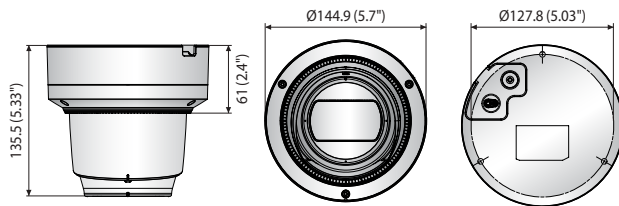

Dimensions

Unit : mm (inch)

Accessories (Optional)

QNE-6080RV / 6080RVW

VIDEO	
Imaging Device	1 / 2.9" 2.19M CMOS
Total Pixels	2,000(H) x 1,121(V)
Effective Pixels	1,984(H) x 1,105(V)
Scanning System	Progressive
Min. Illumination	Color : 0.2Lux, B/W : 0Lux (IR LED On)
S/N Ratio	50dB
LENS TYPE	
Focal Length (Zoom Ratio)	3.2 ~ 10mm (3.1x) motorized varifocal
Max. Aperture Ratio	F1.6
Angular Field of View	H : 104.2°(Wide) ~ 31.2°(Tele) / V : 55.1°(Wide) ~ 17.5°(Tele) / D : 124.3°(Wide) ~ 35.8°(Tele)
Focus Control	Simple focus (Motorized V/F), Manual, Remote control via network
Lens Type	DC Auto Iris
Mount Type	Board type
PAN / TILT / ROTATE	
Pan / Tilt / Rotate Range	0° ~ 350° / 0° ~ 70° / 0° ~ 360°
OPERATIONAL	
IR Viewable Length	30m (98.43ft)
Camera Title	Off / On (Displayed up to 20 characters per line) - W / W : English / Numeric / Special characters - China : English / Numeric / Special / Chinese characters - Common : Multi-line (Max. 5), Color (Grey / Green / Red / Blue / Black / White), Transparency, Auto scale by resolution
Day & Night	True Day & Night
Backlight Compensation	Off / BLC / WDR
Wide Dynamic Range	120dB
Digital Noise Reduction	SSNR (Off / On)
Motion Detection	Off / On (4ea polygonal zones)
Privacy Masking	Off / On (6ea rectangular zones)
Gain Control	Off / Low / Middle / High
White Balance	ATW / AWC / Manual / Indoor / Outdoor
LDC (Lens Distortion Correction)	Off / On (5 levels with min / max)
Electronic Shutter Speed	Minimum / Maximum / Anti flicker
Flip / Mirror	Flip / Mirror / Hallway view
Intelligent Video Analytics	Motion detection with metadata, Tampering, Defocus detection
Alarm I/O	Input 1 / Output 1
Alarm Triggers	Motion detection, Tampering detection, SD card error, NAS error, Alarm input, Defocus detection
Alarm Events	File upload via FTP and E-mail, Local storage recording at event, Notification via E-mail, External output
Pixel Counter	Support (Plug-in viewer only)
NETWORK	
Ethernet	RJ-45 (10/100BASE-T)
Video Compression Format	H.265, H.264, MJPEG
Resolution	1920 x 1080, 1280 x 1024, 1280 x 960, 1280 x 720, 1024 x 768, 800 x 600, 720 x 576, 720 x 480, 640 x 480, 640 x 360, 320 x 240
Max. Framerate	H.265 / H.264 : Max. 30fps at 2M all resolutions, MJPEG : Max. 15fps
Smart Codec	WiseStream
Video Quality Adjustment	H.265 / H.264 : Target bitrate level control, MJPEG : Quality level control
Bitrate control method	H.265 / H.264 : CBR or VBR, MJPEG : VBR
Streaming Capability	Multiple streaming (Up to 3 profiles)
Audio I/O	Line-in
Audio Compression Format	G.711 u-law / G.726 selectable G.726 (ADPCM) 8KHz, G.711 8KHz, G.726 : 16Kbps, 24Kbps, 32Kbps, 40Kbps
Audio Communication	Uni-directional audio
IP	IPv4, IPv6
Protocol	TCP / IP, UDP / IP, RTP (UDP), RTP (TCP), RTCP, RTSP, NTP, HTTP, HTTPS, SSL / TLS, DHCP, PPPoE, FTP, SMTP, ICMP, IGMP, SNMPv1 / v2c / v3 (MIB-2), ARP, DNS, DDNS, QoS, PIM-SM, UPnP, Bonjour
Security	HTTPS (SSL) Login Authentication, Digest Login Authentication IP Address Filtering, User access Log, 802.1X Authentication
Streaming Method	Unicast / Multicast
Max. User Access	6 users at Unicast Mode
Edge storage	micro SD / SDHC / SDXC (Max. 128GB), NAS - Motion images recorded in the SD memory card can be downloaded - Manual recording at local PC
Application Programming Interface	ONVIF Profile S / G, SUNAPI (HTTP API)
Webpage Language	English, Korean, Chinese, French, Italian, Spanish, German, Japanese, Russian, Swedish, Portuguese, Czech, Polish, Turkish, Dutch, Hungary, Greek
Web Viewer	Supported OS : Windows 7, 8.1, 10, Mac OS X 10.9, 10.10, 10.11 Plug-in free Webviewer Supported Browser : Google Chrome 65, Firefox 59 (64bit only), MS Edge 41 Plug-in Webviewer Supported Browser : MS Explore 11, Apple Safari 11 * Mac OS X only
Central Management Software	SmartViewer
ENVIRONMENTAL	
Operating Temperature / Humidity	-30°C ~ +55°C (-22°F ~ +131°F) / Less than 90% RH * Start up should be done at above -20°C (-4°F)
Storage Temperature / Humidity	-30°C ~ +60°C (-22°F ~ +140°F) / Less than 90% RH
Ingress Protection	IP66
Vandal Resistance	IK10
ELECTRICAL	
Input Voltage / Current	PoE (IEEE802.3af, Class3) / 12V DC
Power Consumption	Max. 8.3W (PoE), Max. 7.6W (DC12V)
MECHANICAL	
Color / Material	Ivory / Metal (QNE-6080RV), White / Metal (QNE-6080RVW)
Dimension	Ø144.9 x 135.5mm (Ø5.70" x 5.33")
Weight	1.3Kg (2.87lb)