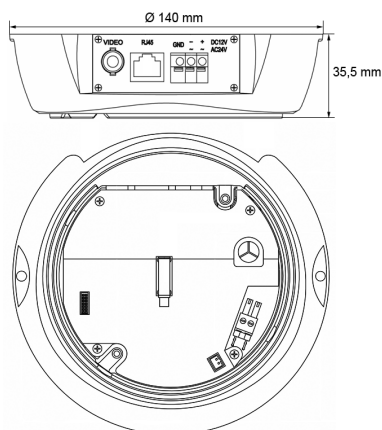

Web Server

The integrated Web Server allows MJPEG compressed live images to be viewed using an http browser (Microsoft Internet Explorer from version 5.5 with Java plug-in or Mozilla or Netscape from version 7.0). A live player for standalone solutions is supplied with the IP module. The live video images supplied by the device can be embedded in dedicated HTML pages without difficulty.

Video streaming

The digital video streams can be saved directly using the digital video recorder SISTORE MX (from version V2.50).

Dimensions / View of IP module mounted to indoor dome camera

IP module mounted to indoor dome camera

Technical data

Video standards	CCIR / EIA / PAL / NTSC, selectable
Electrical supply	12 V DC/24 V AC
Power requirement	max. 6.0 VA
Operating temperature range	-10 – +45 °C, max. relative humidity 90%
Storage temperature range	-20° – +60°C
Dimensions (H x Ø)	35.5 x 140 mm
Weight	400 g
Material	aluminium
System requirements	all systems, which feature TCP/IP network functions and provide an http browser (Microsoft Internet Explorer from version 5.5 with Java plug-in or Mozilla or Netscape from version 7.0)
Protocols	ARP, BOOTP/DHCP, TCP/IP, HTTP, ICMP, SNMP, FTP and DNS
Installation	IP address configurable via ARP, BOOTP/DHCP, connection to twisted-pair RJ45 Ethernet.
Network connection	10baseT Ethernet or 100baseTX Fast Ethernet, auto-sensing, full/half duplex
Image formats	<ul style="list-style-type: none"> ● QCIF (176x144) ● CIF (352x288) ● 4CIF (704x576) (interlaced)
Image transmission	motion JPEG (multipart/x-mixed-replace content type), user configurable JPEG single image frame quality, streaming up to 25 images per second with QCIF and CIF or up to 10 images per second with 4CIF
Users	max. 20 users simultaneously with decreasing frame rate
Security	separate passwords for image access and system configuration
Hardware	8 MB RAM, 16 MB flash ROM