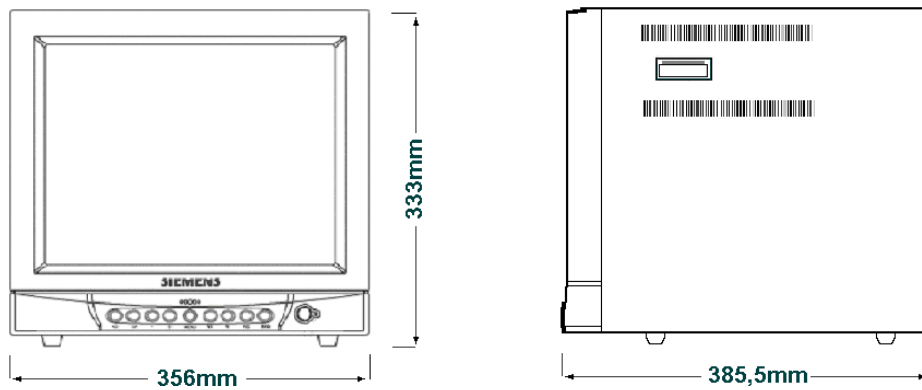

## 15" (38cm) Colour Video Monitor

CMCC1525

- 
- On Screen Display control
  - High Performance
  - Unique Siemens design
  - Corporate Design product.
  - A range that meets requirements of middle and standard range applications
  - NTSC / PAL auto-sensing
  - CE & UL Approval

## Dimension drawings

### Specifications

TV Standard	PAL / NTSC (automatic scanning)
Cathode Ray Tube	Visible approx. 15" or 38cm
Horizontal resolution	≥ 700 lines
H/V frequency	15.625 kHz/50 Hz (PAL) or 15.750 kHz/60Hz (NTSC)
Video input signal	1Vp-p
Video inputs	Two (looping BNC)
Video termination	High impedance or 75Ω termination switches on rear panel
Audio input	Two (looping RCA)
Y/C input	One (looping Din 4Pin)
Power Switch	On/Off push button
Contrast control	On Screen Display
Brightness control	On Screen Display
Colour control	On Screen Display
Sharpness control	On Screen Display
Volume control	On Screen Display
Tint control	On Screen Display (NTSC only)
Linearity	H: 10% V: 10%
Temperature range	Operation 0°C-50°C
Humidity range	Operation 10%-85%
Case material	Steel
Unit dimensions	356mmx333mmx385,5mm (14"x13,1"x15,3")