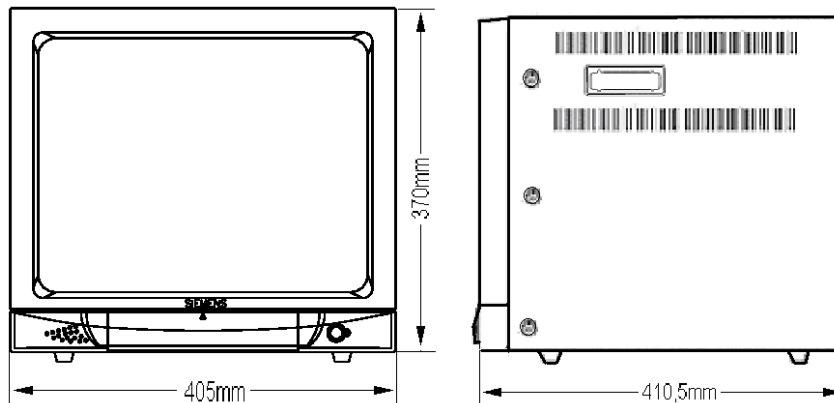

17" (44cm) Colour Video Monitor

CMCC1725

- High Performance
- Unique Siemens design
- Corporate Design product.
- A range that meets requirements of middle and standard range applications
- NTSC / PAL auto-sensing
- CE & UL Approval
- A simple colour solution

The Siemens CMCC1725 high resolution colour video monitor is well suited to CCTV surveillance tasks where a cost effective solution is needed and good picture quality and monitor reliability are very important. Designed to fit in with the Siemens Corporate Product range the unit has the same design features as the other monitors in this range and will provide a professional finish to installations. The controls situated on the front panel are simple to operate. There are two BNC video input connectors and two corresponding BNC video output connectors on the rear panel of the unit. Termination switches on the rear panel will allow installers to correctly set the input impedances.

Dimension drawings

Technical data

Specifications

TV Standard	PAL / NTSC (automatic scanning)
Cathode Ray Tube	Visible approx. 17" or 44cm
Horizontal resolution	≥ 700 lines
H/V frequency	15.625 kHz/50 Hz (PAL) or 15.750 kHz/60Hz (NTSC)
Video input signal	1Vp-p
Video input	Two (looping BNC)
Video termination	High impedance or 75Ω termination switches on rear panel
Audio input	Two (looping RCA)
Y/C input	One (looping Din 4Pin)
Power Switch	On/Off push button
Contrast control	Rotary potentiometer
Brightness control	Rotary potentiometer
Colour control	Rotary potentiometer
Sharpness control	Rotary potentiometer
Volume control	Rotary potentiometer
Tint control	Rotary potentiometer (NTSC only)
Linearity	H: 10% V: 10%
Temperature range	Operation 0°C-50°C
Humidity range	Operation 10%-85%
Case material	Steel
Unit dimensions	405mmx370mmx410,5mm (15,9"x14,6"x16.4")