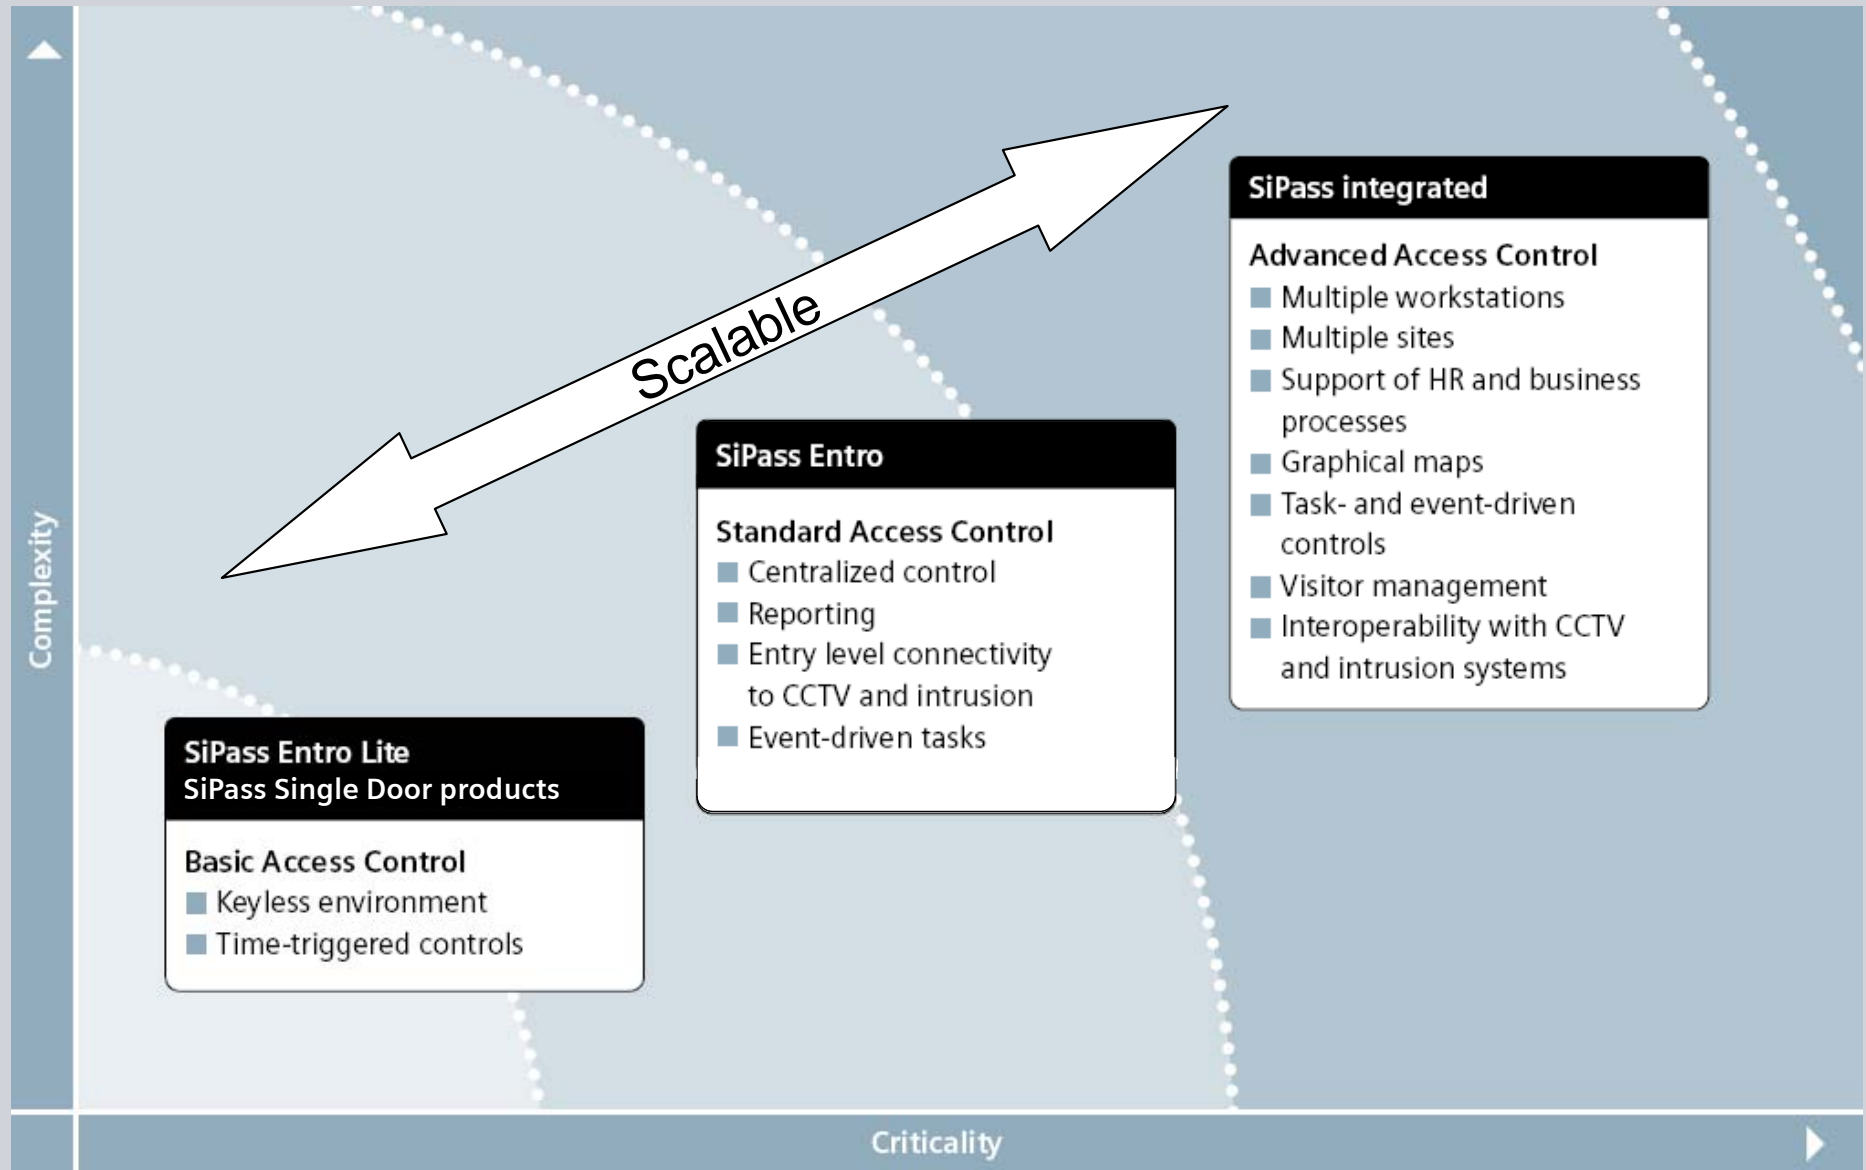

SiPass integrated – Core features

- Advanced reporting tool
- Comprehensive audit-trail logging
- Advanced alarm management
- Anti-passback and roll call
- Partitioning of operator privileges
- Escort control (dual custody)
- Door interlocking
- CCTV and DVR integration
- Support for Siemens' CCTV and intrusion products
- Advanced firmware download (ACC and field level devices)

SiPass integrated – Additional features

- Photo ID and image verification
- Elevator management
- Guard tour
- Message forwarding
- Visitor management
- Graphics design tool
- Intrusion module

SiPass Access Control – Fully scalable range

SiPass® integrated

SiPass® Entro

SiPass® Entro Lite

SiPass® Single Door

SiPass – The ideal choice for every application

SiPass Readers and Cards – Designed for use with SiPass systems

The SiPass portfolio offers support for a range of different card technologies, including:

- Magnetic stripe
- 125 kHz Proximity
- 13.56 MHz Smart Card
- Cotag

SiPass Readers and Cards – Cotag technology

- A proprietary Siemens technology that provides a higher level of security because data traffic is encrypted
- The Cotag range offers cards, tags and readers with long reading ranges for hands-free functionality
- Possible to use both active (hands-free) and passive cards in the same system