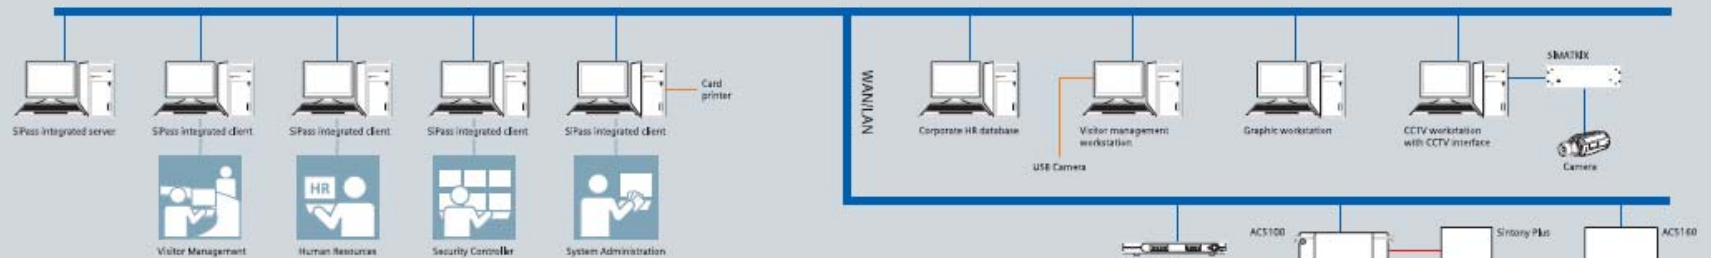

SiPass Access Control – Fully scalable range

SiPass® integrated