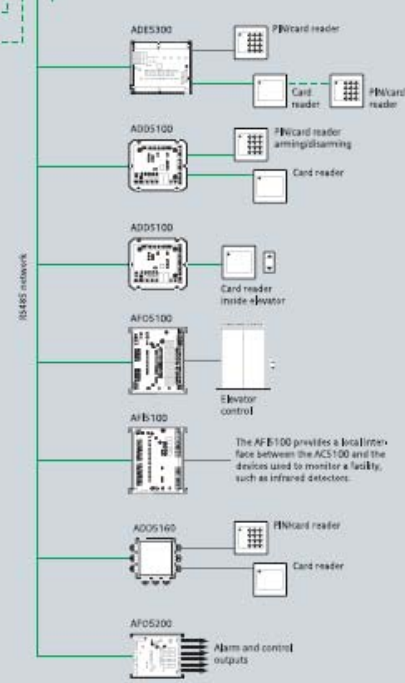

SiPass integrated – Additional features

- Photo ID and image verification
- Elevator management
- Guard tour
- Message forwarding
- Visitor management
- Graphics design tool
- Intrusion module

SiPass Access Control – Fully scalable range

SiPass® integrated

SiPass® Entro

SiPass® Entro Lite

SiPass® Single Door

SiPass – The ideal choice for every application

SiPass Readers and Cards – Designed for use with SiPass systems

The SiPass portfolio offers support for a range of different card technologies, including:

- Magnetic stripe
- 125 kHz Proximity
- 13.56 MHz Smart Card
- Cotag

SiPass Readers and Cards – Cotag technology

- A proprietary Siemens technology that provides a higher level of security because data traffic is encrypted
- The Cotag range offers cards, tags and readers with long reading ranges for hands-free functionality
- Possible to use both active (hands-free) and passive cards in the same system