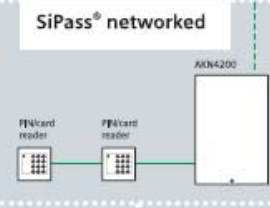

SiPass integrated – Additional features

- Photo ID and image verification
- Elevator management
- Guard tour
- Message forwarding
- Visitor management
- Graphics design tool
- Intrusion module

SiPass Access Control – Fully scalable range

SiPass® integrated

SiPass® Entro

SiPass® Entro Lite

SiPass® Single Door

SiPass – The ideal choice for every application

SiPass Readers and Cards – Designed for use with SiPass systems

The SiPass portfolio offers support for a range of different card technologies, including:

- Magnetic stripe
- 125 kHz Proximity
- 13.56 MHz Smart Card
- Cotag

SiPass Readers and Cards – Cotag technology

- A proprietary Siemens technology that provides a higher level of security because data traffic is encrypted
- The Cotag range offers cards, tags and readers with long reading ranges for hands-free functionality
- Possible to use both active (hands-free) and passive cards in the same system