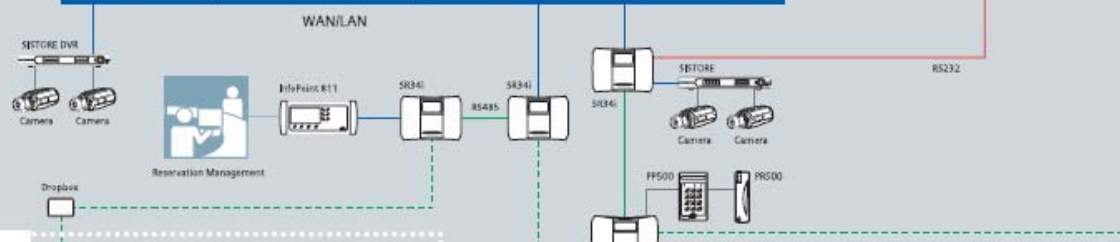

SiPass® Entro Lite