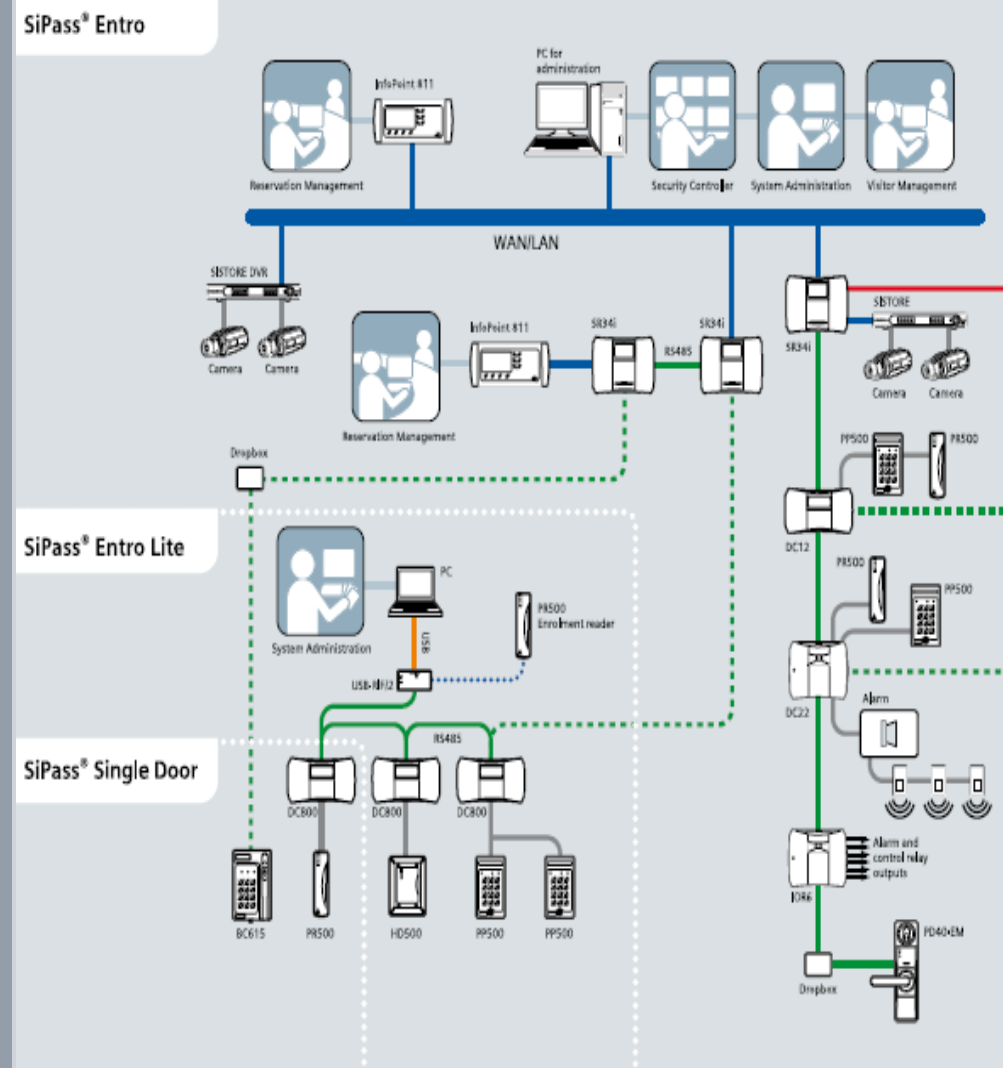

SiPass Single Door Products – Satisfy basic access control requirements

- Robust, reliable and cost-efficient devices for individual doors
- Eliminate the challenge of managing keys and the cost of replacing locks when a key gets lost
- Range includes codelocks, Codoor codelocks, Fingerprint Codoor, compact card readers and the DC800 door controller

Scalability – SiPass Single Door Products to SiPass systems

When a customer decides to expand from single door products into a system, the SiPass portfolio makes it easy.

The following upgrade paths are available:

- DC800 direct to SiPass Entro Lite
- DC800 direct to SiPass Entro
- BC615 direct to SiPass Entro

SiPass Entro – Comprehensive standard access control

- Flexible system structure
- Easy installation and setup
- Automatic hardware detection
- Unique and smart video recording capability
- Easy viewing of cameras and recorded events
- Integration with intrusion alarm systems
- Windows Server 2003 for simplified multi-site management
- Integrated facility reservation function

SiPass Entro software can manage up to 10,000 sites, each with the capacity for up to:

- 512 doors
- 40,000 cardholders
- 480 access groups
- 240 time schedules
- 240 zones with five different functions, such as alarm control, anti-passback, roll call, entrance limitations and interlock
- 64 reservation objects
- 192 floors elevator control
- 16 SISTORE DVRs & 128 cameras