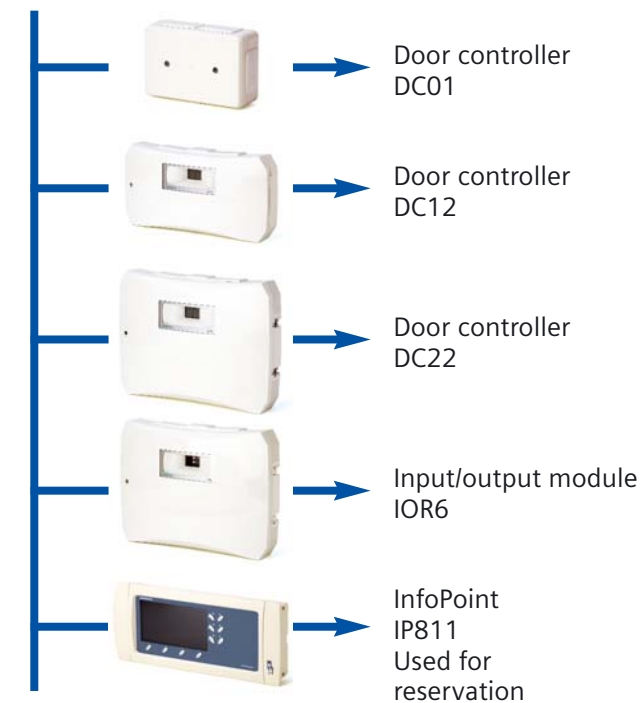

SiPass access control portfolio overview

Building Technologies

Field level

Readers

SiPass® reader technologies include:
Smart Card/Mifare 13.56 MHz, Cotag, EM 125 kHz and magstripe

Single Door Products

Door Entry Phones

Automation level

Door controllers and input/output modules

Advanced central controller ACC5100

- Virtually unlimited number of controllers in one system
- Peer-to-peer communication and event management
- 500,000 cardholders per ACC5100
- Multiple ports with up to 96 doors over 6 field level networks
- Integration to Siemens Intrunet intrusion systems

Door controllers and input/output modules

Segment controller SR34I

- Up to 16 controllers in one system
- Peer-to-peer communication
- Holds the complete database and can operate independently without a PC or server
- Integration to SISTORE™ digital recording systems from Siemens
- Buffer for 10,000 events

Door controller DC800

USB interface

- Controller for 1 to 8 doors
- Built-in calendar clock
- Relay output for alert, warning, duress or alarm
- Anti-passback and bank-lobby function

Management level

Advanced access control