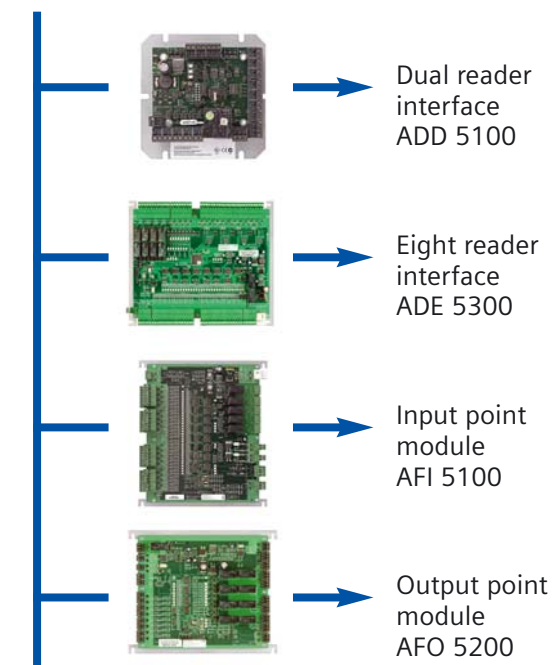

SiPass access control portfolio overview

Building Technologies

Field level

Readers

SiPass® reader technologies include:
Smart Card/Mifare 13.56 MHz, Cotag, EM 125 kHz and magstripe

Single Door Products

Door Entry Phones

Automation level

Door controllers and input/output modules

Advanced central controller ACC5100

- Virtually unlimited number of controllers in one system
- Peer-to-peer communication and event management
- 500,000 cardholders per ACC5100
- Multiple ports with up to 96 doors over 6 field level networks
- Integration to Siemens Intrunet intrusion systems

Door controllers and input/output modules

Segment controller SR34I

- Up to 16 controllers in one system
- Peer-to-peer communication
- Holds the complete database and can operate independently without a PC or server
- Integration to SISTORE™ digital recording systems from Siemens
- Buffer for 10,000 events

Door controller DC800

USB interface

- Controller for 1 to 8 doors
- Built-in calendar clock
- Relay output for alert, warning, duress or alarm
- Anti-passback and bank-lobby function

Management level

Advanced access control