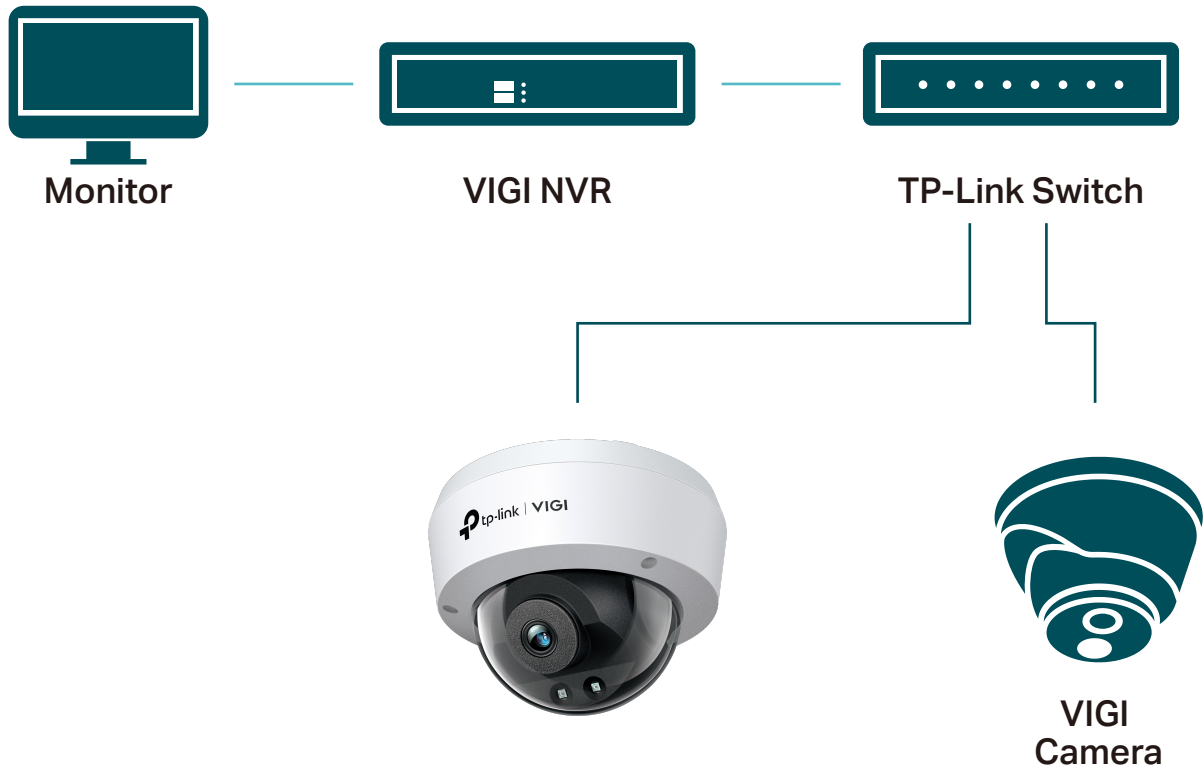

IR Dome Network Camera

MODEL: VIGI C220I (2.8/4mm), VIGI C230I (2.8/4mm),
VIGI C240I (2.8/4mm)

H.265+

2/3/4MP

Human & Vehicle
Classification

Smart Detection

IK10 Vandal Proof

IP67 Waterproof

Adjusts for lighting contrast to minimize shadowing effects and renders images true to life.

3D DNR

Removes abnormal pixelation to provide clearer video and eliminate distortion.

// VIGI Surveillance Solution

// Flexible Installation

Easily route your camera's cable into a dropped ceiling or avoid drilling by slotting it through the camera's side outlet.

// Specifications

Camera			
Product Model	VIGI C220I	VIGI C230I	VIGI C240I
Image Sensor	1/3" Progressive Scan CMOS	1/2.8" Progressive Scan CMOS	1/3" Progressive Scan CMOS
Min. Illumination	Color: 0.1 Lux; 0 Lux with IR		
Day & Night	IR Cut Filter		
Digital Noise Reduction	3D DNR		
WDR	DWDR		
Lens			
Focal length	2.8 mm/4 mm	2.8 mm/4 mm	2.8 mm/4 mm
Aperture	2.8mm: F2.2 4mm: F2.0	2.8mm: F2.2 4mm: F2.0	2.8mm: F2.2 4mm: F2.2
Focus	Fixed		
FOV	2.8mm: 88.2°/48.7°/106.5° (H/V/D) 4mm: 74.6°/41.3°/88.1° (H/V/D)	2.8mm: 97.8°/52.9°/117.9° (H/V/D) 4mm: 82.5°/44.9°/99.3° (H/V/D)	2.8mm: 88.8°/48.9°/106.5° (H/V/D) 4mm: 75.1°/41.5°/88.7° (H/V/D)
Lens Mount	M12	M12	M12
IR			
IR Range	30m		
Wavelength	850nm		
Compression Standard			
Video Compression	Main Stream: H.265+/H.265/ H.264+/H.264 Sub-Stream: H.265/H.264		
H.264 Type	Main Profile/High Profile		
H.264+	Main Stream Supported		
H.265 Type	Main Profile		
H.265+	Main Stream Supported		
Video Bit Rate	64 Kbps to 4 Mbps		
Smart Feature-set			
Smart Event	Human & Vehicle Classification, Area Intrusion Detection, Line-Crossing Detection, People detection, Area Entrance Detection, Area Exiting Detection, Abandoned Object Detection, Object Removal Detection, Vehicle Detection		
Basic Event	Motion Detection, Video Tampering Detection, Exception (illegal login)		
Linkage Method	Trigger Notification: ONVIF, HTTPS		
Region of Interest	1 Region		