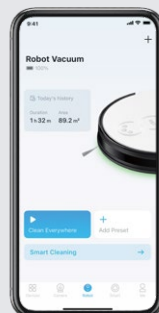

### Highly Efficient Navigation

Reduces missed areas and repeated cleaning

### 3-Hour Continuous Clean

2600 mAh long-lasting battery

App Control

**Tapo RV10**